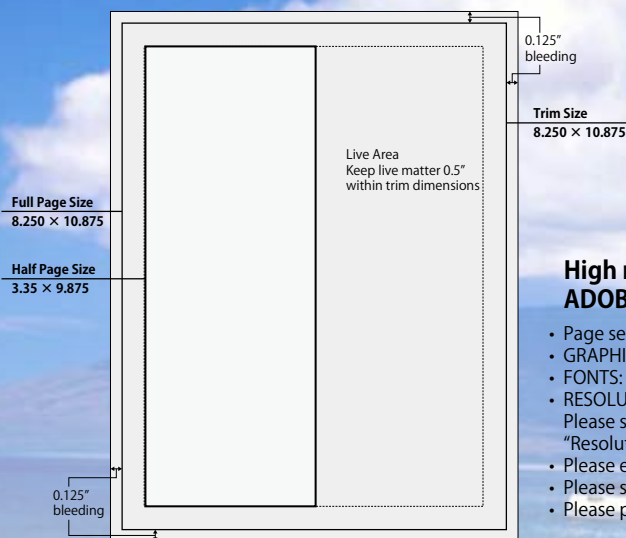

広告掲載料金

Size	Dimensions(inch) W x H	1 issue (3 Months)	4 issues (1 Year)
Inside Front Cover Spread	8.250 × 10.875 × 2 pages	$9,600/issue ($3,200/month)	$8,160/issue ($2,720/month)
Inside Back Cover Spread	8.250 × 10.875 × 2 pages	$8,100/issue ($2,700/month)	$6,885/issue ($2,295/month)
Center Spread	8.250 × 10.875 × 2 pages	$8,100/issue ($2,700/month)	$6,885/issue ($2,295/month)
Back Cover	8.250 × 10.875	$7,200/issue ($2,400/month)	$6,120/issue ($2,040/month)
Inside Back Cover	8.250 × 10.875	$6,000/issue ($2,000/month)	$5,100/issue ($1,700/month)
Facing Contents	8.250 × 10.875	$6,000/issue ($2,000/month)	$5,100/issue ($1,700/month)
Full Page Display Ad	8.250 × 10.875	$4,800/issue ($1,600/month)	$4,080/issue ($1,360/month)
Half Page Display Ad	3.35 × 9.875	$2,400/issue ($800/month)	$2,040/issue ($680/month)

2027 掲載スケジュール

Issue	Distribution Period	Space Due Date	Artwork Due Date
Winter/Spring #1	1/1 - 3/31/2027	10/10/2026	11/1/2026
Winter/Spring #2	4/1 - 6/30/2027	2/1/2027	2/10/2027
Summer/Fall #1	7/1 - 9/30/2027	4/10/2027	5/1/2027
Summer/Fall #2	10/1 - 12/31/2027	8/1/2027	8/10/2027