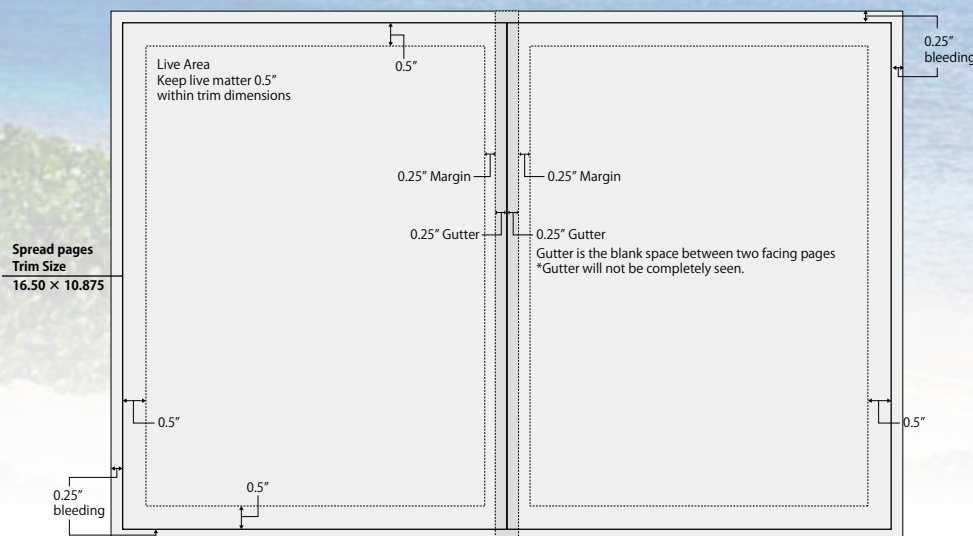

広告サイズ

High resolution PDF ADOBE ILLUSTRATOR or INDESIGN

- Page set up must be set for the actual ad space size.
- GRAPHICS: Must be in CMYK. RGB not accepted.
- FONTS: All fonts must be **OUTLINED**.
- RESOLUTION: 350 dpi.
  Please set "Color Model" to "CMYK" and "Resolution" to "350 ppi" in the "Document Raster Effects Settings".
- Please embed all images in the Illustrator or InDesign file.
- Please set for Knock out and Overprint.
- Please provide all images and fonts if you saved as native file.