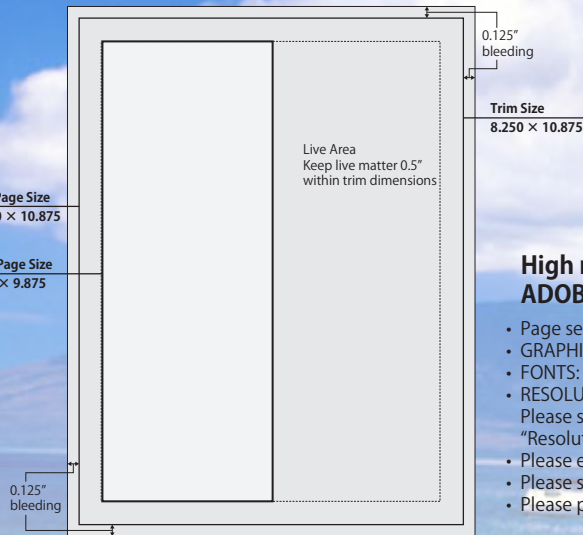

CULTURE

NATURE

HOTEL

DINING

ART

FASHION

広告掲載料金

Size	Dimensions(inch) W x H	1 issue (3 Months)	4 issues (1 Year)
Inside Front Cover Spread	8.250 × 10.875 × 2 pages	\$9,600/issue (\$3,200/month)	\$8,160/issue (\$2,720/month)
Inside Back Cover Spread	8.250 × 10.875 × 2 pages	\$8,100/issue (\$2,700/month)	\$6,885/issue (\$2,295/month)
Center Spread	8.250 × 10.875 × 2 pages	\$8,100/issue (\$2,700/month)	\$6,885/issue (\$2,295/month)
Back Cover	8.250 × 10.875	\$7,200/issue (\$2,400/month)	\$6,120/issue (\$2,040/month)
Inside Back Cover	8.250 × 10.875	\$6,000/issue (\$2,000/month)	\$5,100/issue (\$1,700/month)
Facing Contents	8.250 × 10.875	\$6,000/issue (\$2,000/month)	\$5,100/issue (\$1,700/month)
Full Page Display Ad	8.250 × 10.875	\$4,800/issue (\$1,600/month)	\$4,080/issue (\$1,360/month)
Half Page Display Ad	3.35 × 9.875	\$2,400/issue (\$800/month)	\$2,040/issue (\$680/month)

広告サイズ

High resolution PDF ADOBE ILLUSTRATOR or INDESIGN

- Page set up must be set for the actual ad space size.
- GRAPHICS: Must be in CMYK. RGB not accepted.
- FONTS: All fonts must be **OUTLINED**.
- RESOLUTION: 350 dpi.
Please set "Color Model" to "CMYK" and "Resolution" to "350 ppi" in the "Document Raster Effects Settings".
- Please embed all images in the Illustrator or InDesign file.
- Please set for Knock out and Overprint.
- Please provide all images and fonts if you saved as native file.