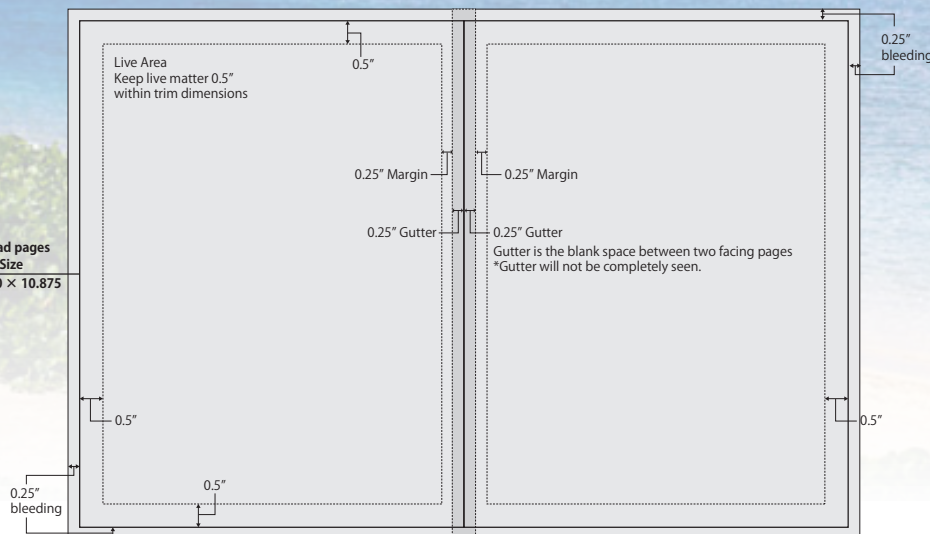

広告サイズ

High resolution PDF ADOBE ILLUSTRATOR or INDESIGN

- Page set up must be set for the actual ad space size.
- GRAPHICS: Must be in CMYK. RGB not accepted.
- FONTS: All fonts must be **OUTLINED**.
- RESOLUTION: 350 dpi.
  Please set "Color Model" to "CMYK" and "Resolution" to "350 ppi" in the "Document Raster Effects Settings".
- Please embed all images in the Illustrator or InDesign file.
- Please set for Knock out and Overprint.
- Please provide all images and fonts if you saved as native file.