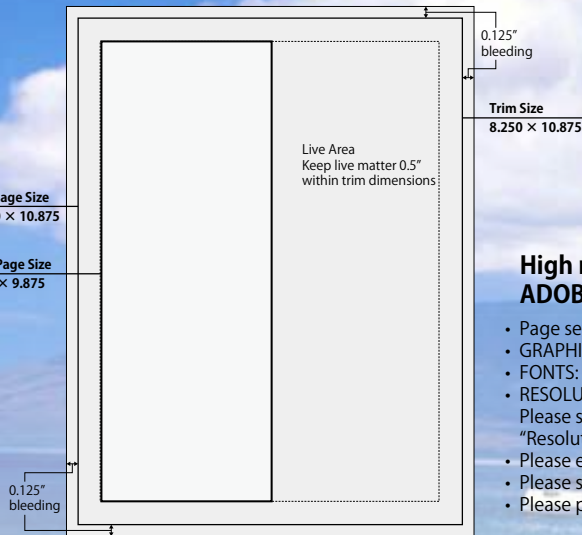

広告掲載料金

Size	Dimensions(inch) W x H	1 issue (3 Months)	4 issues (1 Year)
Inside Front Cover Spread	8.250 × 10.875 × 2 pages	$9,600/issue ($3,200/month)	$8,160/issue ($2,720/month)
Inside Back Cover Spread	8.250 × 10.875 × 2 pages	$8,100/issue ($2,700/month)	$6,885/issue ($2,295/month)
Center Spread	8.250 × 10.875 × 2 pages	$8,100/issue ($2,700/month)	$6,885/issue ($2,295/month)
Back Cover	8.250 × 10.875	$7,000/issue ($2,333/month)	$6,100/issue ($2,033/month)
Inside Back Cover	8.250 × 10.875	$6,000/issue ($2,000/month)	$5,100/issue ($1,700/month)
Facing Contents	8.250 × 10.875	$6,000/issue ($2,000/month)	$5,100/issue ($1,700/month)
Full Page Display Ad	8.250 × 10.875	$4,800/issue ($1,600/month)	$4,080/issue ($1,360/month)
Half Page Display Ad	3.35 × 9.875	$2,400/issue ($800/month)	$2,040/issue ($680/month)

2022 掲載スケジュール

Issue	Distribution Period	Space Due Date	Artwork Due Date
Winter Edition	1/1 - 2/28/2022	11/1/2021	11/11/2021
Spring Edition	4/1 - 5/31/2022	2/8/2022	2/18/2022
Summer Edition	7/1 - 9/30/2022	5/4/2022	5/11/2022
Fall Edition	10/1 - 12/31/2022	8/3/2022	8/10/2022