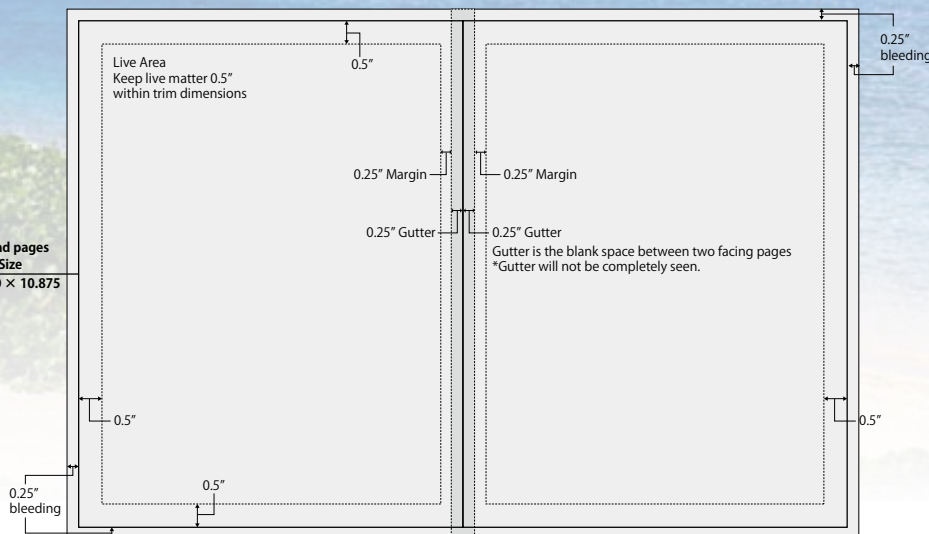

広告サイズ

High resolution PDF ADOBE ILLUSTRATOR or INDESIGN

- Page set up must be set for the actual ad space size.
- GRAPHICS: Must be in CMYK. RGB not accepted.
- FONTS: All fonts must be **OUTLINED**.
- RESOLUTION: 350 dpi.
Please set "Color Model" to "CMYK" and "Resolution" to "350 ppi" in the "Document Raster Effects Settings".
- Please embed all images in the Illustrator or InDesign file.
- Please set for Knock out and Overprint.
- Please provide all images and fonts if you saved as native file.