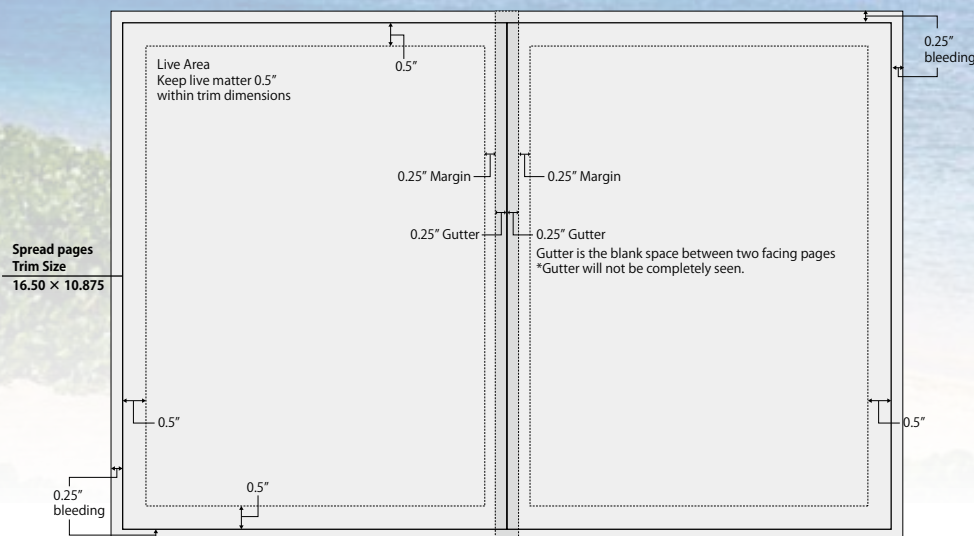

JAPAN AIRLINES

「エヘウ〜翼〜」
Eheu