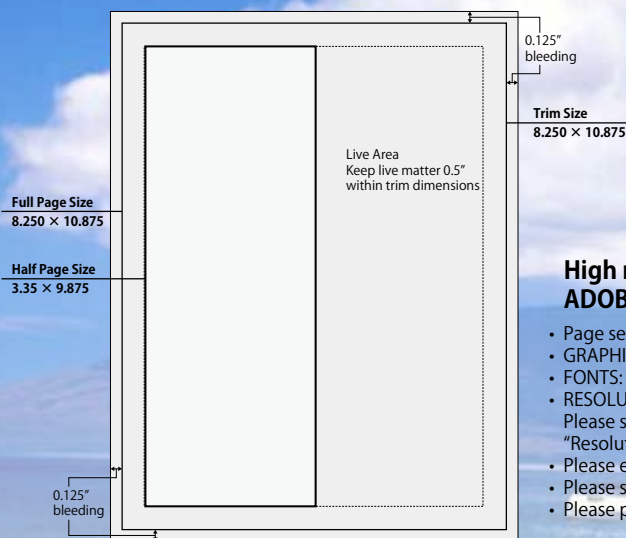

AD RATE

Size	Dimensions(inch) W x H	1 issue (3 Months)	4 issues (1 Year)
Inside Front Cover Spread	8.250 × 10.875 × 2 pages	$9,600/issue ($3,200/month)	$8,160/issue ($2,720/month)
Inside Back Cover Spread	8.250 × 10.875 × 2 pages	$8,100/issue ($2,700/month)	$6,885/issue ($2,295/month)
Center Spread	8.250 × 10.875 × 2 pages	$8,100/issue ($2,700/month)	$6,885/issue ($2,295/month)
~~Back Cover~~	~~8.250 × 10.875~~	~~$7,200/issue ($2,400/month)~~	~~$6,120/issue ($2,040/month)~~
Inside Back Cover	8.250 × 10.875	$6,000/issue ($2,000/month)	$5,100/issue ($1,700/month)
Facing Contents	8.250 × 10.875	$6,000/issue ($2,000/month)	$5,100/issue ($1,700/month)
Full Page Display Ad	8.250 × 10.875	$4,800/issue ($1,600/month)	$4,080/issue ($1,360/month)
Half Page Display Ad	3.35 × 9.875	$2,400/issue ($800/month)	$2,040/issue ($680/month)

2022 SCHEDULE

Issue	Distribution Period	Space Due Date	Artwork Due Date
~~Winter Edition~~	~~11/1 - 3/31/2022~~	~~11/1/2021~~	~~1/11/2021~~
~~Spring Edition~~	~~4/1 - 6/30/2022~~	~~2/3/2022~~	~~2/13/2022~~
Summer Edition	7/1 - 9/30/2022	5/4/2022	5/11/2022
Fall Edition	10/1 - 12/31/2022	8/3/2022	8/10/2022

AD SIZE

High resolution PDF ADOBE ILLUSTRATOR or INDESIGN

- Page set up must be set for the actual ad space size.
- GRAPHICS: Must be in CMYK. RGB not accepted.
- FONTS: All fonts must be **OUTLINED**.
- RESOLUTION: 350 dpi.
  Please set "Color Model" to "CMYK" and "Resolution" to "350 ppi" in the "Document Raster Effects Settings".
- Please embed all images in the Illustrator or InDesign file.
- Please set for Knock out and Overprint.
- Please provide all images and fonts if you saved as native file.