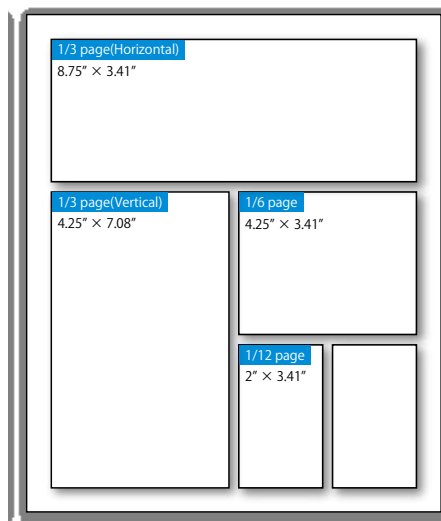

スーパーマーケット、オフィス、レストラン、ショッピングセンター、ホテル、ゴルフ場、旅行会社ラウンジなど

ライトハウスハワイの読者層は 高収入、好奇心旺盛、そして 広告を見るのも楽しみにしています。

ライトハウスハワイ読者デモグラフィー

広告掲載料金

※下記の料金は各1号分です。発行日は1日と16日の月2回。月額は各料金を2倍にしてください。

Size	Spot contract	3 mo. contract	6 mo. contract	12 mo. contract
Spread / 2 pages	\$3,000/issue	\$2,550/issue	\$2,250/issue	\$1,500/issue
Back Cover	\$2,400/issue	\$2,400/issue	\$1,800/issue	\$1,200/issue
Inside Front Cover / P2	\$1,960/issue	\$1,666/issue	\$1,470/issue	\$980/issue
Facing Inside Front Cover / P3	\$1,960/issue	\$1,666/issue	\$1,470/issue	\$980/issue
Inside Back Cover	\$1,800/issue	\$1,530/issue	\$1,350/issue	\$900/issue
Facing Contents	\$1,800/issue	\$1,530/issue	\$1,350/issue	\$900/issue
1 Full page	\$1,600/issue	\$1,360/issue	\$1,200/issue	\$800/issue
1/2 page	\$960/issue	\$816/issue	\$720/issue	\$480/issue
1/3 page	\$720/issue	\$612/issue	\$540/issue	\$360/issue
1/6 page	\$400/issue	\$340/issue	\$300/issue	\$200/issue
1/12 page	\$280/issue	\$238/issue	\$210/issue	\$140/issue

※広告掲載ページのご指定は料金20%増し。

広告サイズ

Dimensions (Width × Height)

ADOBE ILLUSTRATOR or INDESIGN ~CS6

- Page set up must be set for the actual ad space size
- GRAPHICS: Must be in CMYK. RGB not accepted.
- FONTS: All fonts must be **OUTLINED**
- RESOLUTION: **200 dpi**.
Please set "Color Model" to "CMYK" and "Resolution" to "200 ppi" in the "Document Raster Effects Settings"
- Please embed all images in the Illustrator or InDesign file
- Please set for Knock out and Overprint
- Please save in Illustrator Native (.ai) for Illustrator, (.indd) for InDesign