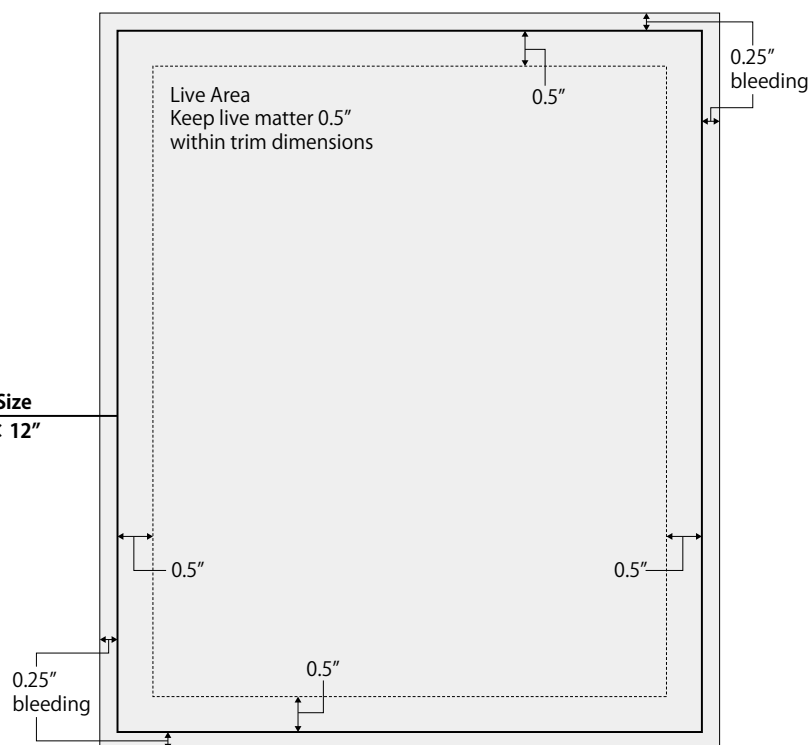

※広告掲載ページのご指定は料金20%増し。

広告サイズ

Dimensions (Width × Height)

ADOBE ILLUSTRATOR or INDESIGN ~CS6

- Page set up must be set for the actual ad space size
- GRAPHICS: Must be in CMYK. RGB not accepted.
- FONTS: All fonts must be **OUTLINED**
- RESOLUTION: **200 dpi**.
Please set "Color Model" to "CMYK" and "Resolution" to "200 ppi" in the "Document Raster Effects Settings"
- Please embed all images in the Illustrator or InDesign file
- Please set for Knock out and Overprint
- Please save in Illustrator Native (.ai) for Illustrator, (.indd) for InDesign