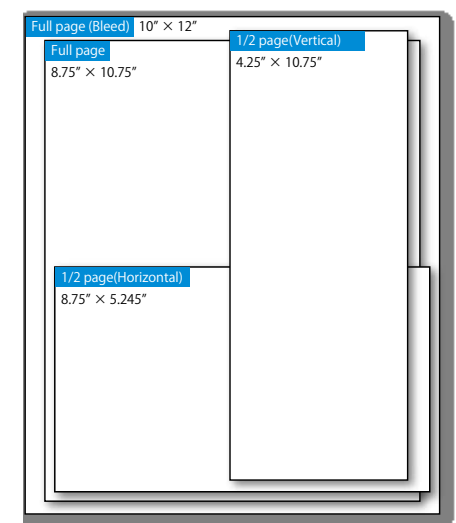

スーパーマーケット、オフィス、レストラン、ショッピングセンター、ホテル、ゴルフ場、旅行会社ラウンジなど

ライトハウスハワイの読者層は 高収入、好奇心旺盛、そして 広告を見るのも楽しみにしています。

ライトハウスハワイ読者デモグラフィー

広告掲載料金

※下記の料金は各1号分です。発行日は1日と16日の月2回。月額は各料金を2倍にしてください。

Size	Spot contract	3 mo. contract	6 mo. contract	12 mo. contract
Spread / 2 pages	\$3,000/issue	\$2,550/issue	\$2,250/issue	\$1,500/issue
Back Cover	\$2,400/issue	\$2,400/issue	\$1,800/issue	\$1,200/issue
Inside Front Cover / P2	\$1,960/issue	\$1,666/issue	\$1,470/issue	\$980/issue
Facing Inside Front Cover / P3	\$1,960/issue	\$1,666/issue	\$1,470/issue	\$980/issue
Inside Back Cover	\$1,800/issue	\$1,530/issue	\$1,350/issue	\$900/issue
Facing Contents	\$1,800/issue	\$1,530/issue	\$1,350/issue	\$900/issue
1 Full page	\$1,600/issue	\$1,360/issue	\$1,200/issue	\$800/issue
1/2 page	\$960/issue	\$816/issue	\$720/issue	\$480/issue
1/3 page	\$720/issue	\$612/issue	\$540/issue	\$360/issue
1/6 page	\$400/issue	\$340/issue	\$300/issue	\$200/issue
1/12 page	\$280/issue	\$238/issue	\$210/issue	\$140/issue

※広告掲載ページのご指定は料金20%増し。

広告サイズ

Dimensions (Width × Height)

ADOBE ILLUSTRATOR or INDESIGN ~CS6

- Page set up must be set for the actual ad space size
- GRAPHICS: Must be in CMYK. RGB not accepted.
- FONTS: All fonts must be **OUTLINED**
- RESOLUTION: **200 dpi**.
Please set "Color Model" to "CMYK" and "Resolution" to "200 ppi" in the "Document Raster Effects Settings"
- Please embed all images in the Illustrator or InDesign file
- Please set for Knock out and Overprint
- Please save in Illustrator Native (.ai) for Illustrator, (.indd) for InDesign