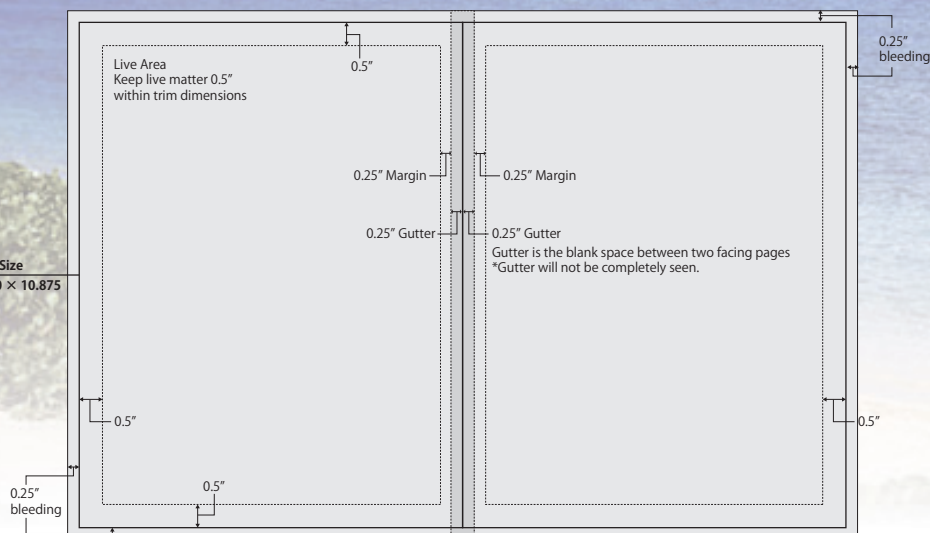

広告サイズ

ADOBE ILLUSTRATOR or INDESIGN ~CS6

- Page set up must be set for the actual ad space size
- CD/DVD ROM is preferred
- GRAPHICS: Must be in CMYK. RGB not accepted.
- FONTS: All fonts must be **OUTLINED**
- RESOLUTION: 350 dpi.
Please set "Color Model" to "CMYK" and "Resolution" to "350 ppi" in the "Document Raster Effects Settings"
- Please embed all images in the Illustrator or InDesign file
- Please set for Knock out and Overprint
- Please save in illustrator Native (.ai) for Illustrator, (.indd) for InDesign