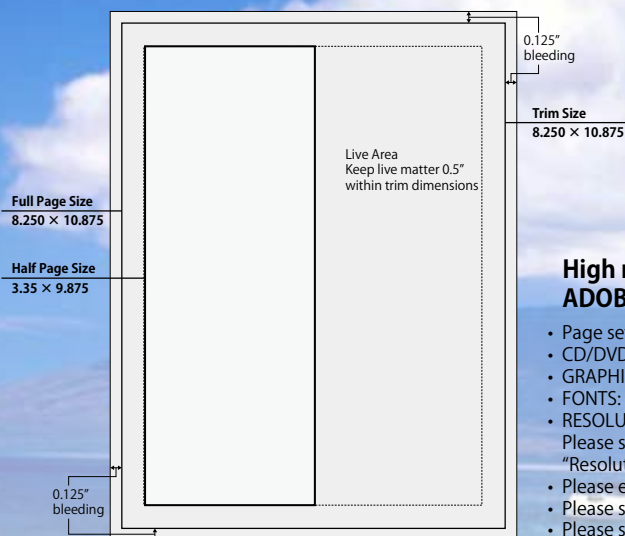

AD RATE

Size	Dimensions(inch) W x H	1 issue (3 Months)	4 issues (1 Year)
Inside Front Cover Spread	8.250 × 10.875 × 2 pages	$9,600/issue ($3,200/month)	$8,160/issue ($2,720/month)
Inside Back Cover Spread	8.250 × 10.875 × 2 pages	$8,100/issue ($2,700/month)	$6,885/issue ($2,295/month)
Center Spread	8.250 × 10.875 × 2 pages	$8,100/issue ($2,700/month)	$6,885/issue ($2,295/month)
Back Cover	8.250 × 10.875	$7,200/issue ($2,400/month)	$6,120/issue ($2,040/month)
Inside Back Cover	8.250 × 10.875	$6,000/issue ($2,000/month)	$5,100/issue ($1,700/month)
Facing Contents	8.250 × 10.875	$6,000/issue ($2,000/month)	$5,100/issue ($1,700/month)
Full Page Display Ad	8.250 × 10.875	$4,800/issue ($1,600/month)	$4,080/issue ($1,360/month)
Half Page Display Ad	3.35 × 9.875	$2,400/issue ($800/month)	$2,040/issue ($680/month)

2017 SCHEDULE

Issue	Distribution Period	Space Due Date	Artwork Due Date
Winter Edition	1/1 - 3/31/2017	11/4/2016	11/11/2016
Spring Edition	4/1 - 6/30/2017	2/4/2017	2/11/2017
Summer Edition	7/1 - 9/30/2017	5/4/2017	5/11/2017
Autumn Edition	10/1 - 12/31/2017	8/4/2017	8/11/2017

AD SIZE

High resolution PDF ADOBE ILLUSTRATOR or INDESIGN ~CS6

- Page set up must be set for the actual ad space size
- CD/DVD ROM is preferred
- GRAPHICS: Must be in CMYK. RGB not accepted.
- FONTS: All fonts must be **OUTLINED**
- RESOLUTION: 350 dpi.
- Please set "Color Model" to "CMYK" and "Resolution" to "350 ppi" in the "Document Raster Effects Settings"
- Please embed all images in the Illustrator or InDesign file
- Please set for Knock out and Overprint
- Please save in illustrator Native (.ai) for Illustrator, (.indd) for InDesign