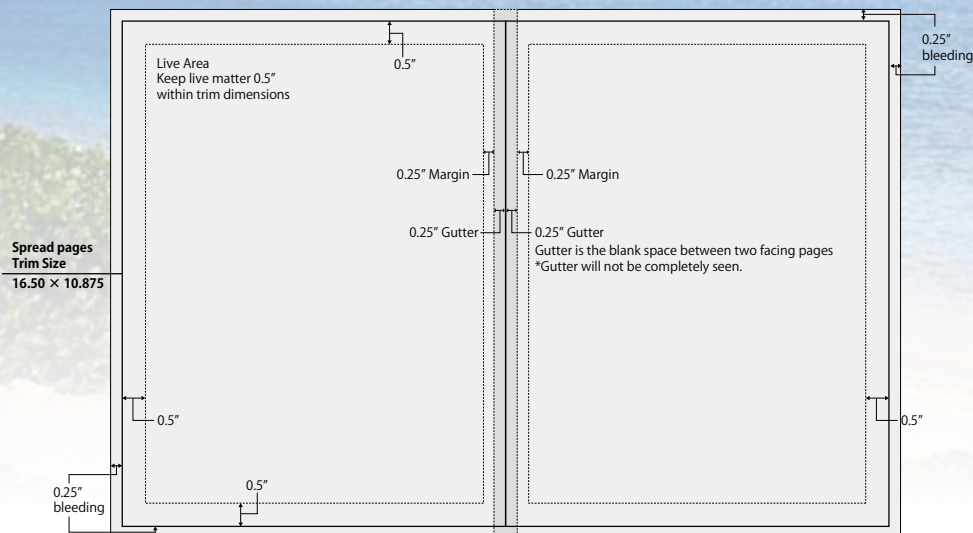

JAPAN AIRLINES

【エヘウ～翼～】
'Eheu